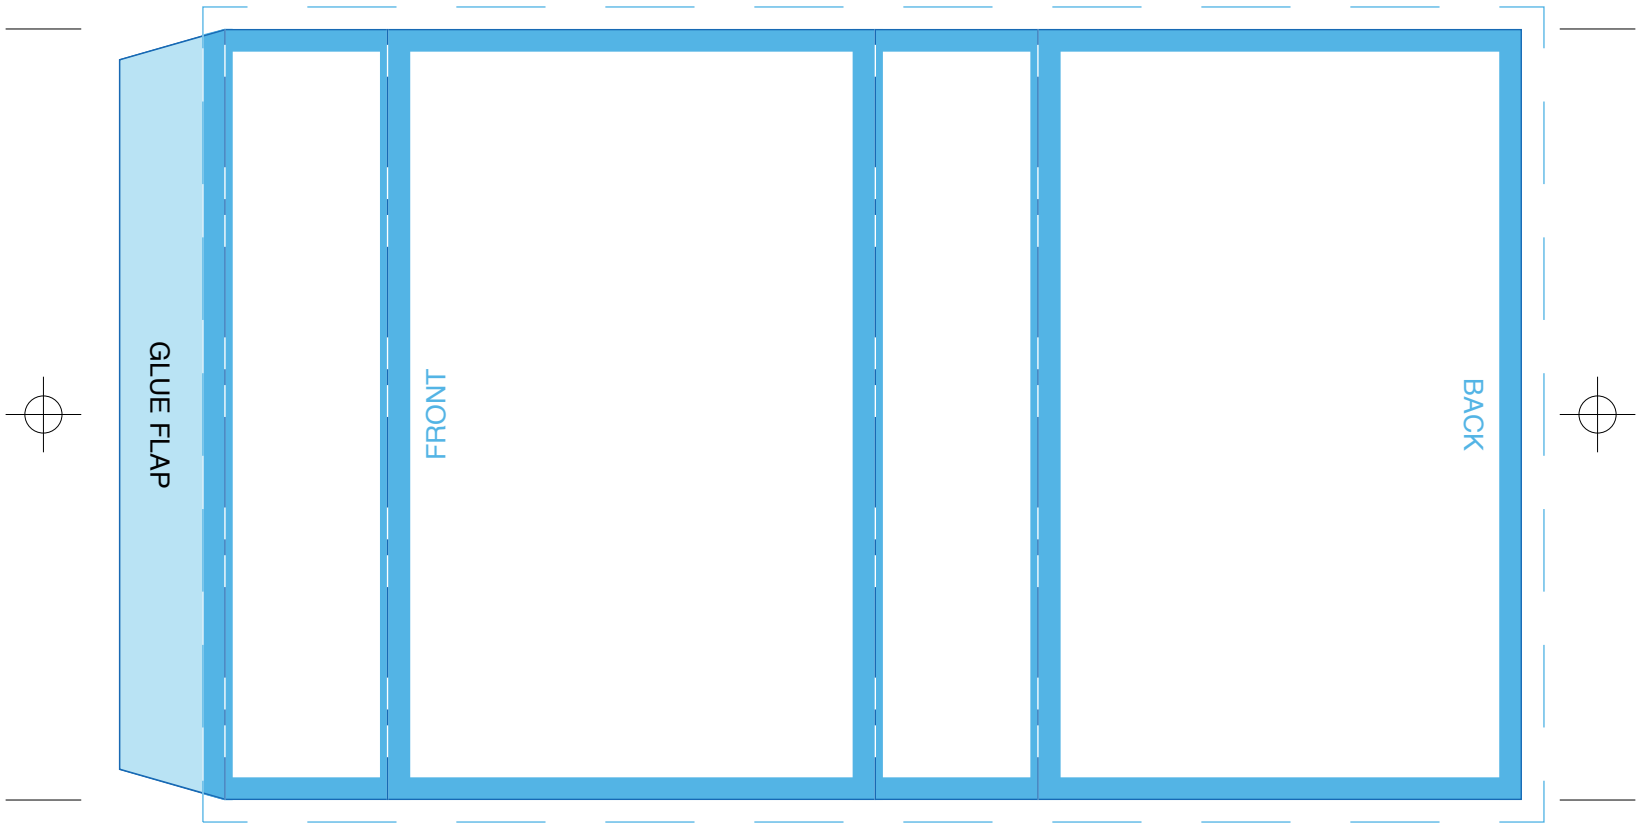

Key:

- No text area
- No print area
- Bleed
- Trim
- Fold

CTP Template: MC_SLP14
Music Cassette Slipcase to hold 2 cassettes without cases

Customer
Catalogue No.
Job Title

- COLOURS**
- CYAN
 - MAGENTA
 - YELLOW
 - BLACK

PLEASE NOTE THIS TEMPLATE HAS BEEN CREATED USING SPECIFIC CO-ORDINATES REQUIRED FOR COMPUTER TO PLATE IMAGING AND IS NOT TO BE ALTERED, MOVED OR THE DOCUMENT SIZE CHANGED. ALL DIMENSIONS ARE IN MILLIMETRES. BLEED ALLOWANCE OF 3MM ON TRIMMED EDGES